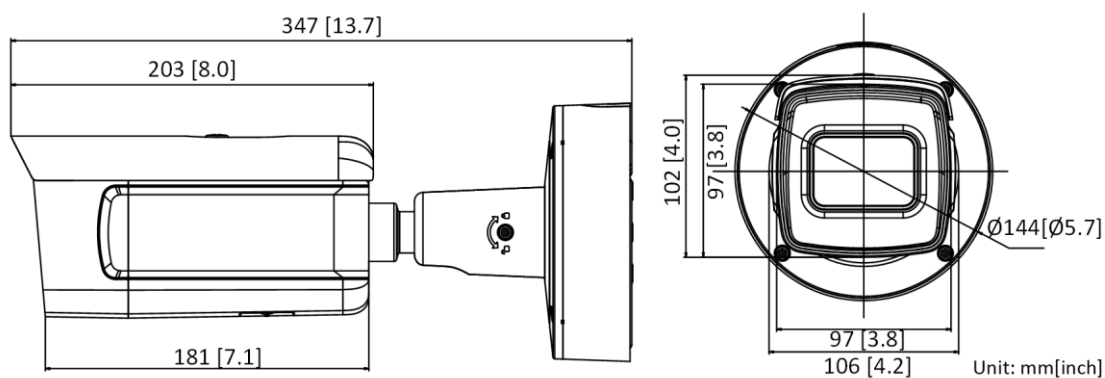

EMC	FCC ID (47 CFR Part 15, Subpart B); CE-EMC (EN 55032: 2015, EN 61000-3-2: 2014, EN 61000-3-3: 2013, EN 50130-4: 2011 +A1: 2014); RCM (AS/NZS CISPR 32: 2015); IC (ICES-003: Issue 6, 2016); KC (KN 32: 2015, KN 35: 2015)
Safety	UL (UL 60950-1); CB (IEC 60950-1:2005 + Am 1:2009 + Am 2:2013); CE-LVD (EN 60950-1:2005 + Am 1:2009 + Am 2:2013); BIS (IS 13252(Part 1):2010+A1:2013+A2:2015);
Environment	CE-RoHS (2011/65/EU); WEEE (2012/19/EU); Reach (Regulation (EC) No 1907/2006)2006

▪ Available Model

iDS-2CD8A46G0-IZHS (8 to 32mm)

* -H: Heater supported.

▪ Dimension