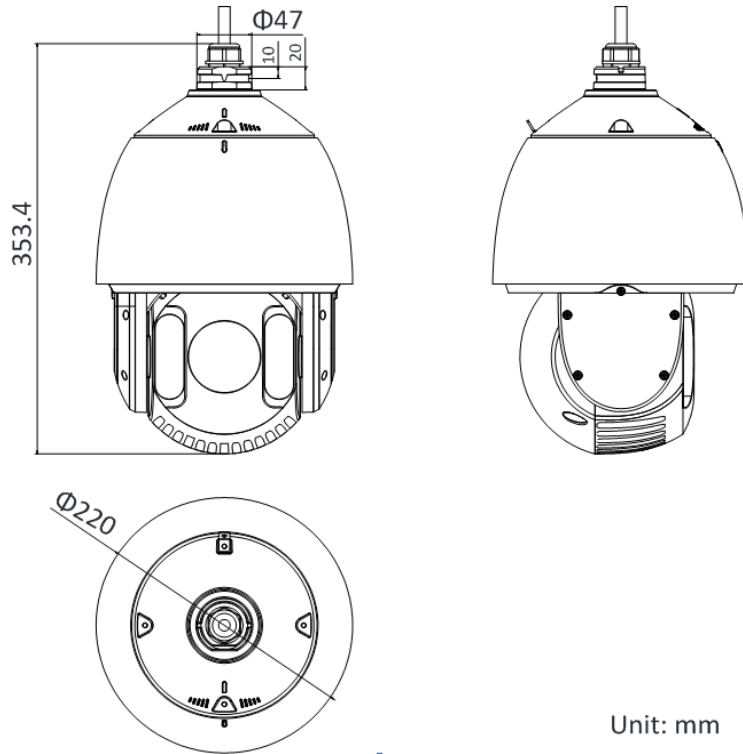

DORI	Detect	Observe	Recognize	Identify
Definition	25 px/m	63 px/m	125 px/m	250 px/m
Distance (Tele)	3060.0 m (10039.4 ft)	1214.3 m (3983.9 ft)	612.0 m (2007.9 ft)	306.0 m (1004.0ft)

▪ **Dimension**

▪ **Accessory**

▪ **Optional**